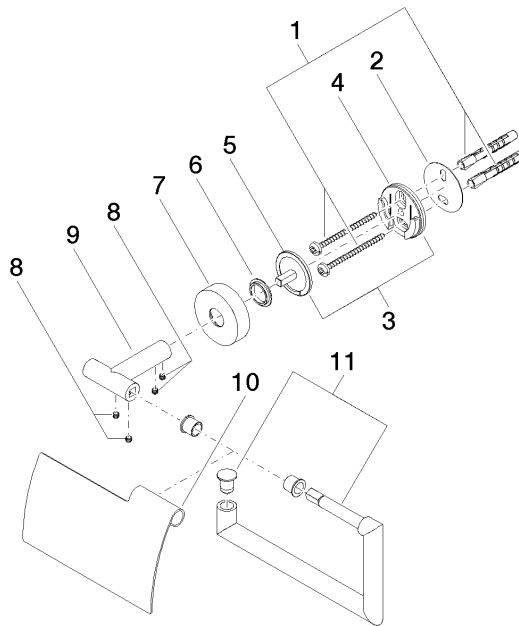

83 510 979

- width 150mm
- height 95 mm
- rosette Ø 40 mm
- 40mm projection

Fits: LISSÉ, META

	Chrome	83 510 979-00
	Brushed Platinum	83 510 979-06
	Dark Chrome	83 510 979-19
	Light Gold	83 510 979-26
	Brushed Light Gold	83 510 979-27
	Matte Black	83 510 979-33
	Brushed Bronze	83 510 979-42
	Brushed Champagne (22kt Gold)	83 510 979-46
	Champagne (22kt Gold)	83 510 979-47
	Brushed Chrome	83 510 979-93
	Brushed Dark Platinum	83 510 979-99

83 510 979

mm [inches]

83 510 979

Parts for other finishes can be found here: Brushed
Platinum

Spare parts list

No.	Item Number	Name	Quantity used	Delivery time
1	05 30 31 025 00 90	fixing set	1	2
2	05 30 11 519 00 90	disc	1	2
3	05 17 97 501 01 90	fixing set	1	2
4	08 17 97 501 07	holder	1	2
5	08 17 97 559 90	holder	1	2
6	08 30 11 516 90	ring	1	2
7	08 27 97 500-00	rosette	1	10
8	90 31 11 038 00 90	pin	4	2
9	05 17 97 562 01-00	holder	1	10
10	08 11 02 514-00	lid	1	10
11	90 28 22 628 00-00	holder	1	10