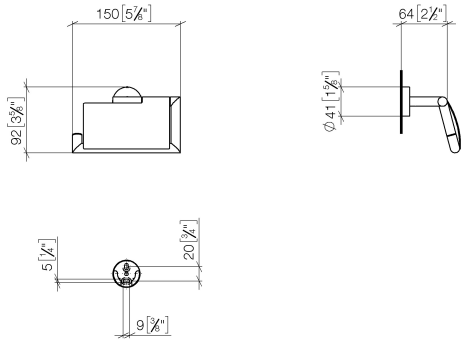

83 510 979

- width 150mm
- height 95 mm
- rosette Ø 40 mm
- 40mm projection

Fits: LISSÉ, META

	Chrome	83 510 979-00
	Brushed Platinum	83 510 979-06
	Dark Chrome	83 510 979-19
	Light Gold	83 510 979-26
	Brushed Light Gold	83 510 979-27
	Matte Black	83 510 979-33
	Brushed Bronze	83 510 979-42
	Brushed Champagne (22kt Gold)	83 510 979-46
	Champagne (22kt Gold)	83 510 979-47
	Brushed Chrome	83 510 979-93
	Brushed Dark Platinum	83 510 979-99

83 510 979

mm [inches]

83 510 979

Parts for other finishes can be found here: Brushed
Platinum

Spare parts list

No.	Item Number	Name	Quantity used	Delivery time
1	05 30 31 025 00 90	fixing set	1	2
2	05 30 11 519 00 90	disc	1	2
3	05 17 97 501 01 90	fixing set	1	2
4	08 17 97 501 07	holder	1	2
5	08 17 97 559 90	holder	1	2
6	08 30 11 516 90	ring	1	2
7	08 27 97 500-00	rosette	1	10
8	90 31 11 038 00 90	pin	4	2
9	05 17 97 562 01-00	holder	1	10
10	08 11 02 514-00	lid	1	10
11	90 28 22 628 00-00	holder	1	10